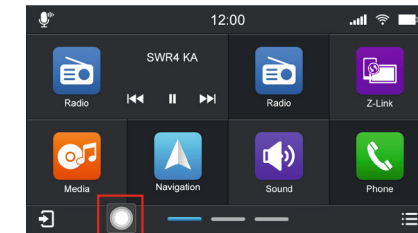

## Operation Guide

The Dynavin system retains the AUDI original radio menus which will be shown on the Dynavin display.

1. Tap "  " icon to display the menu as below picture 1 shown.
2. Tap "  " icon to switch to AUDI original radio menu.

## Car Wiper Control

1. Press and hold the button UP for 2 seconds to switch between the AUDI original radio menu and Dynavin radio menu.
2. Press and hold the button Down for 2 seconds to switch from the AUDI original radio menu to the Dynavin radio menu.
3. Press and hold the button Down for 10 seconds to restart the radio.