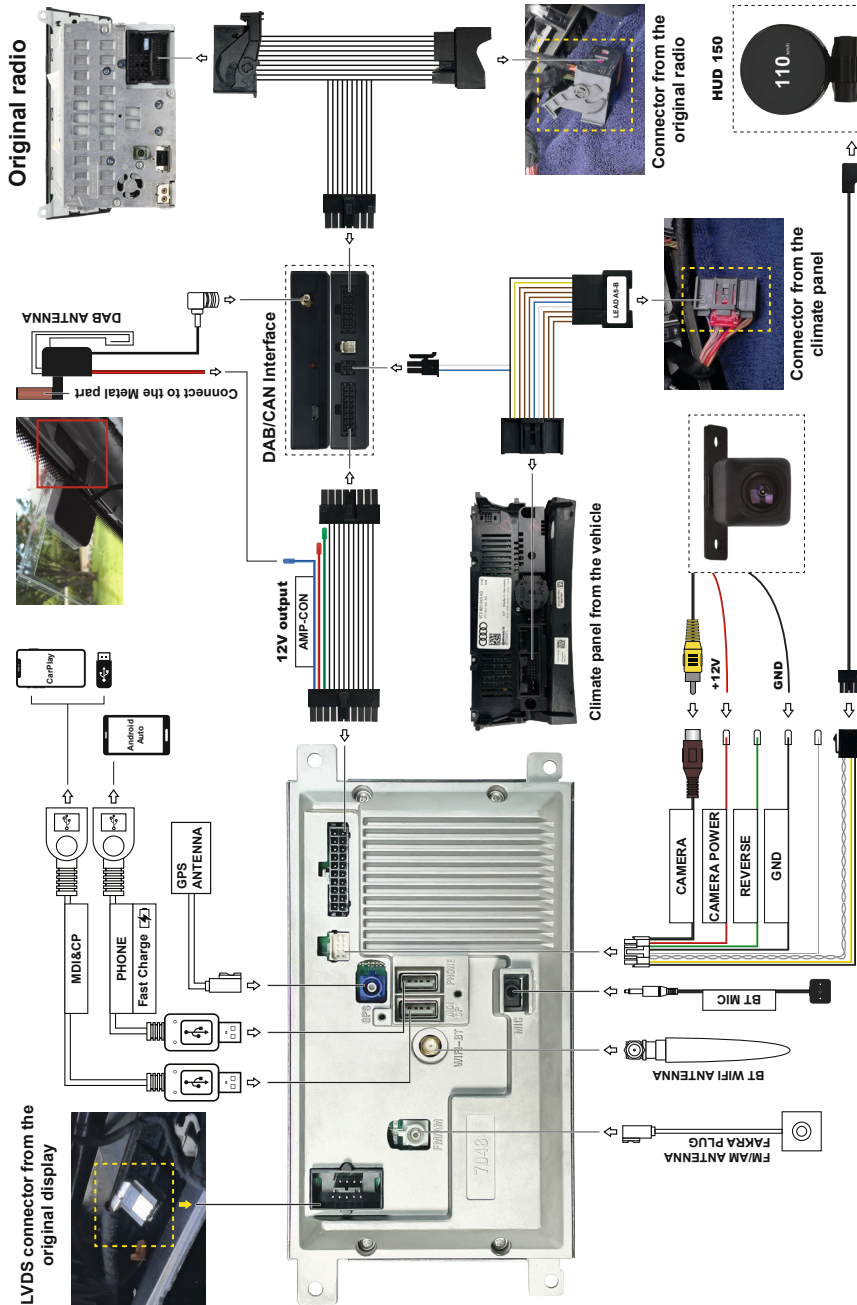

## Installation Video Guide

Follow our YouTube channel for installation videos for some vehicles.

Youtube channel : Dynavin Europe

### Wiring Diagram for Audi A4 A5 Q5 with Concert / Symphony Radio

See the wiring diagram below for all accessory and wiring harness connections. Please note the wiring and installation instructions for the DAB antenna.

## Operation Guide

The Dynavin system retains the AUDI original radio menus which will be shown on the Dynavin display.

1. Tap "  " icon to display the menu as below picture 1 shown.
2. Tap "  " icon to switch to AUDI original radio menu.