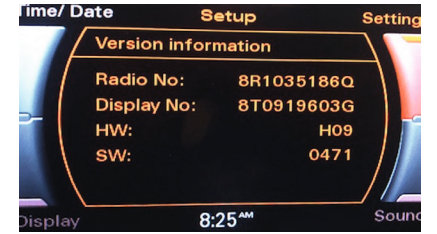

Version information menu sample