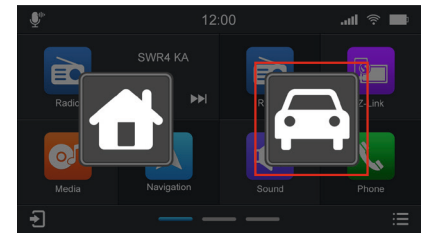

Quick Manual

Installation Video Guide

Follow our YouTube channel for installation videos for some vehicles.

Youtube channel : Dynavin Europe

Wiring Diagram for Audi A4 A5 Q5 with Concert / Symphony Radio

See the wiring diagram below for all accessory and wiring harness connections. Please note the wiring and installation instructions for the DAB antenna.

Compatible Vehicles

Operation Guide

The Dynavin system retains the AUDI original radio menus which will be shown on the Dynavin display.

1. Tap " " icon to display the menu as below picture 1 shown.
2. Tap " " icon to switch to AUDI original radio menu.

Picture 2